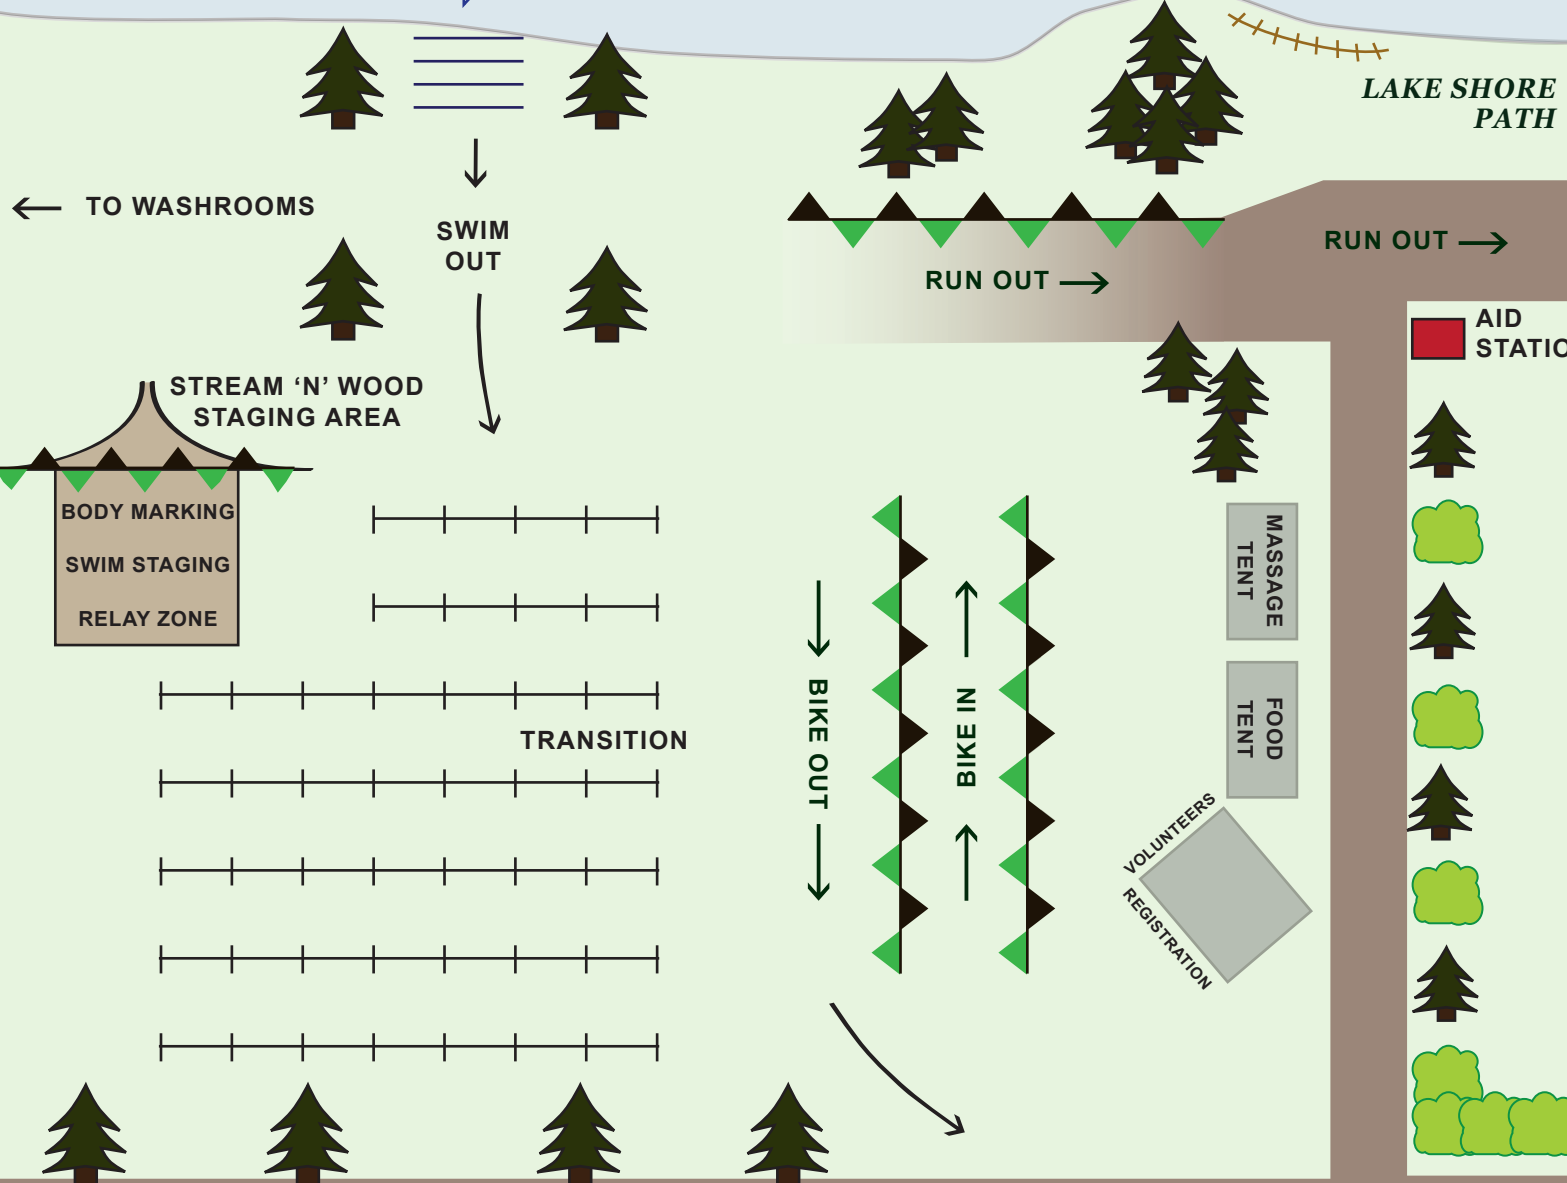

CLEAR LAKE

Clear Lake is a spring fed lake. Water temperature averages 19°C on Race Day. Wet Suits are recommended.

WASAGAMING DRIVE

BIKE MOUNT / DISMOUNT LINE

COLUMBINE STREET
FINISH